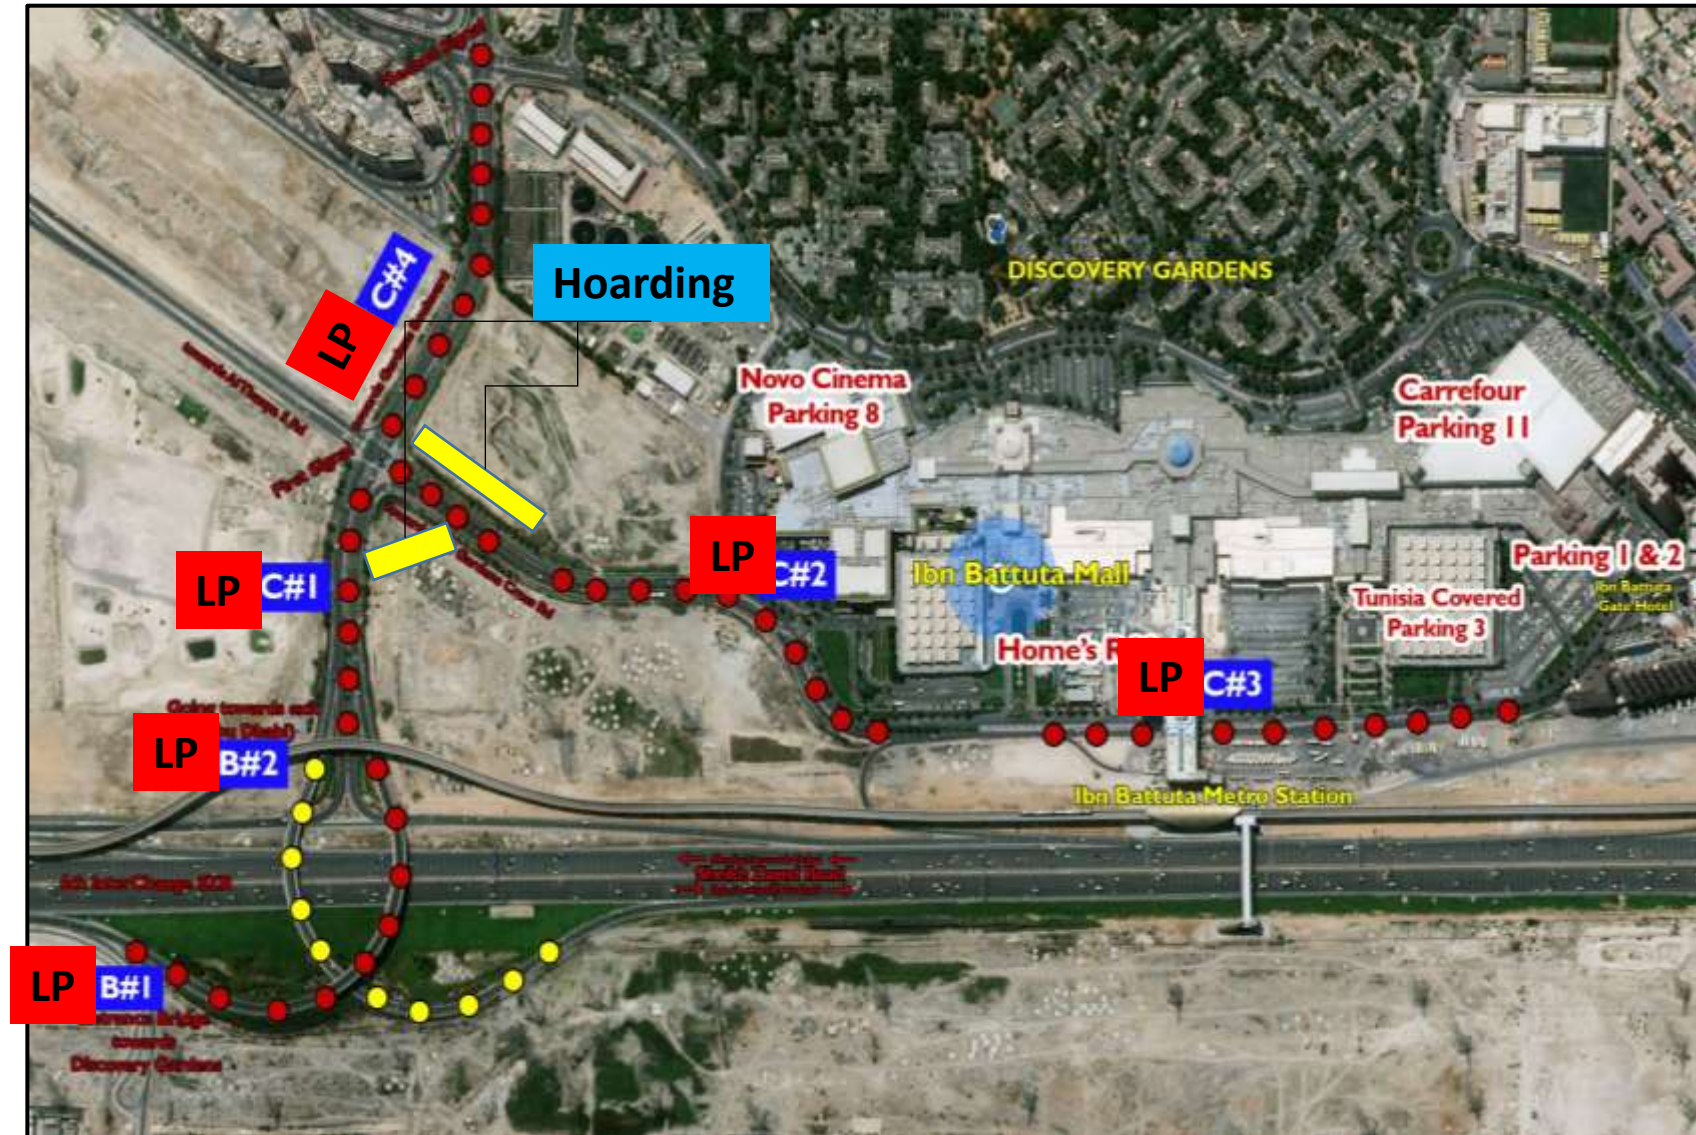

MAP: DISCOVERY GARDENS