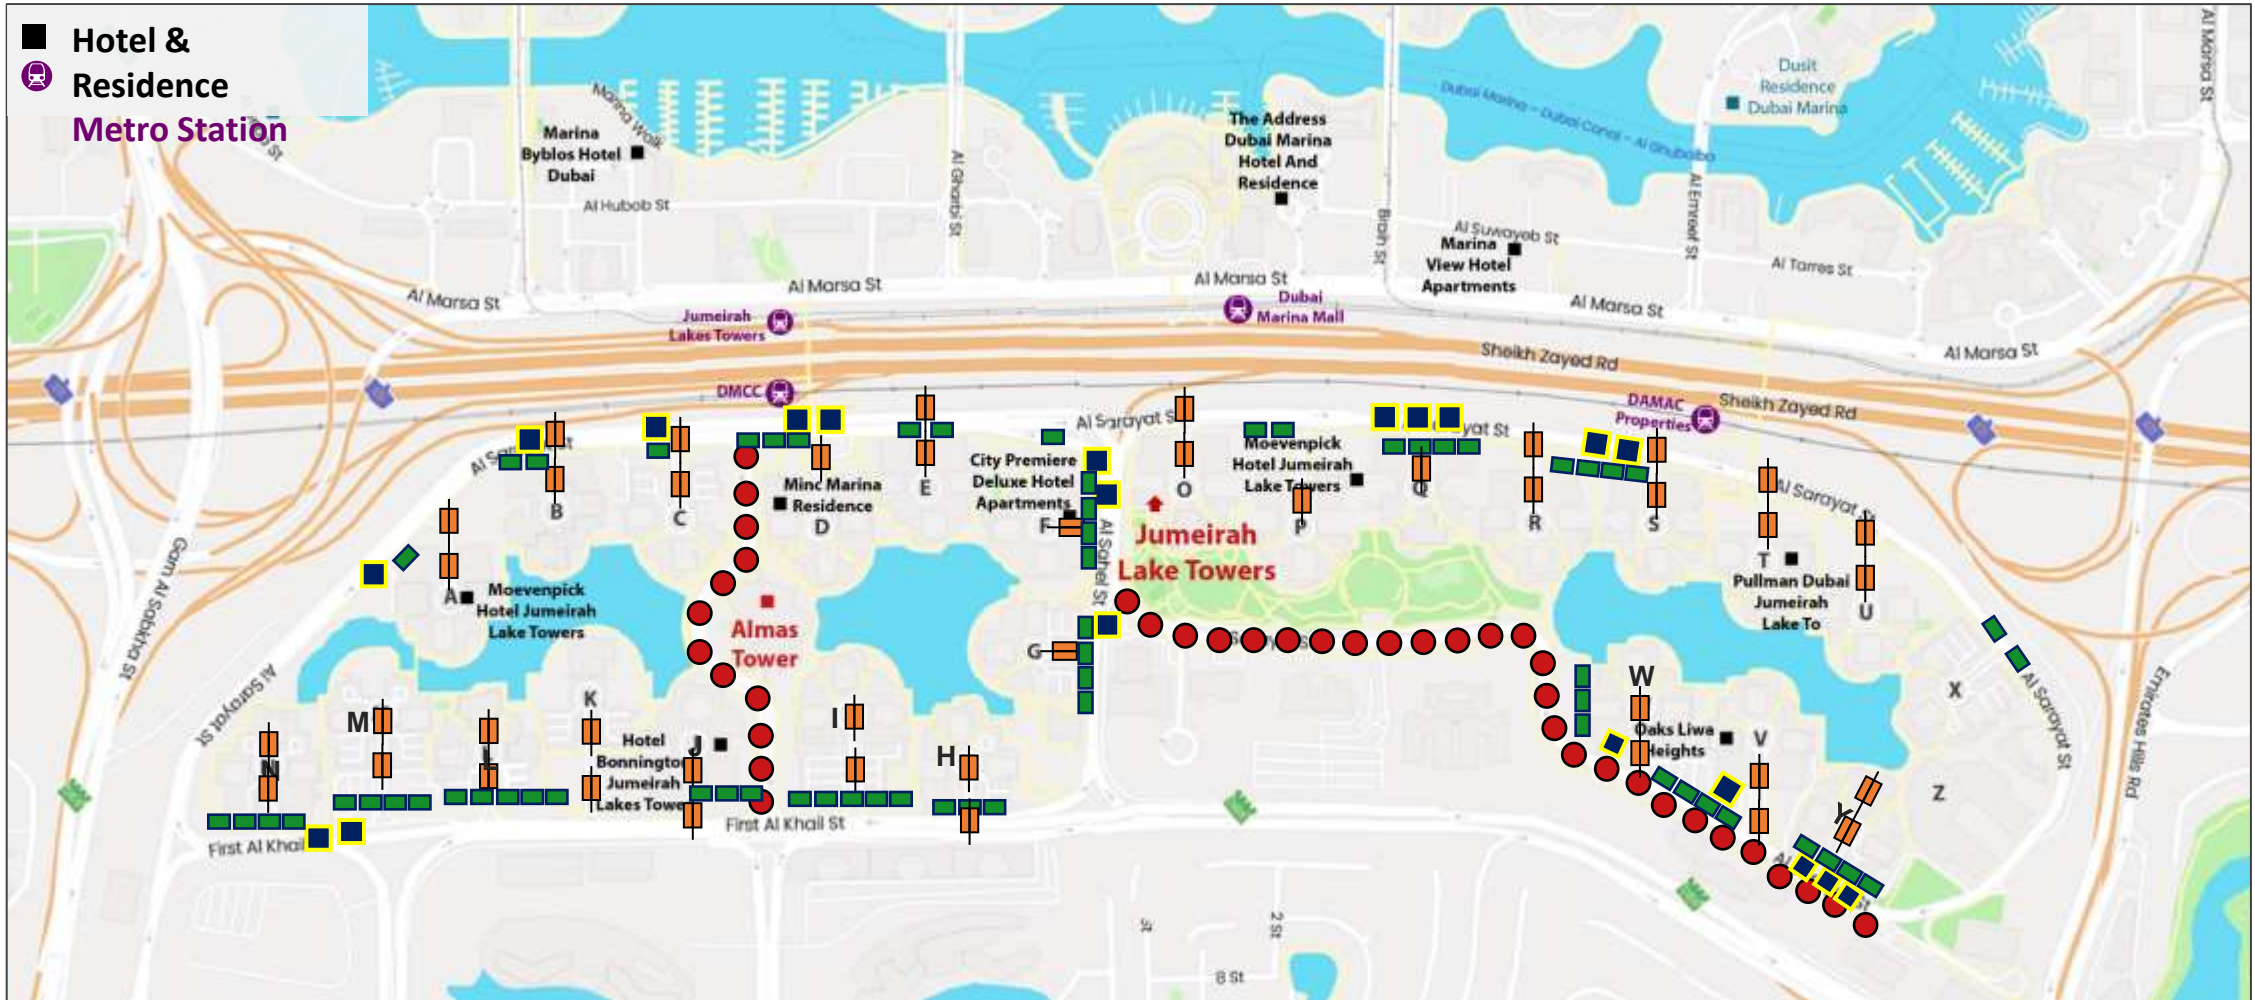

FLAGS BANNER

Frequency

Total – 24 Circuits

144 Flags Banner

576 Faces

Size

0.6m (W) x 1.9m (H)

Location: Lampposts Located Across Jumeirah Lakes Tower

7.4m (W) x 1.8m (H)

Location: Lampposts Located Across Jumeirah Lakes Tower

MAP: JLT

- Lampposts
- Backlit Wall Banners
- Parking Windows
- JLT Flags/ Hanging Banners

Discovery Gardens

- Hoardings
- Backlit Lampposts