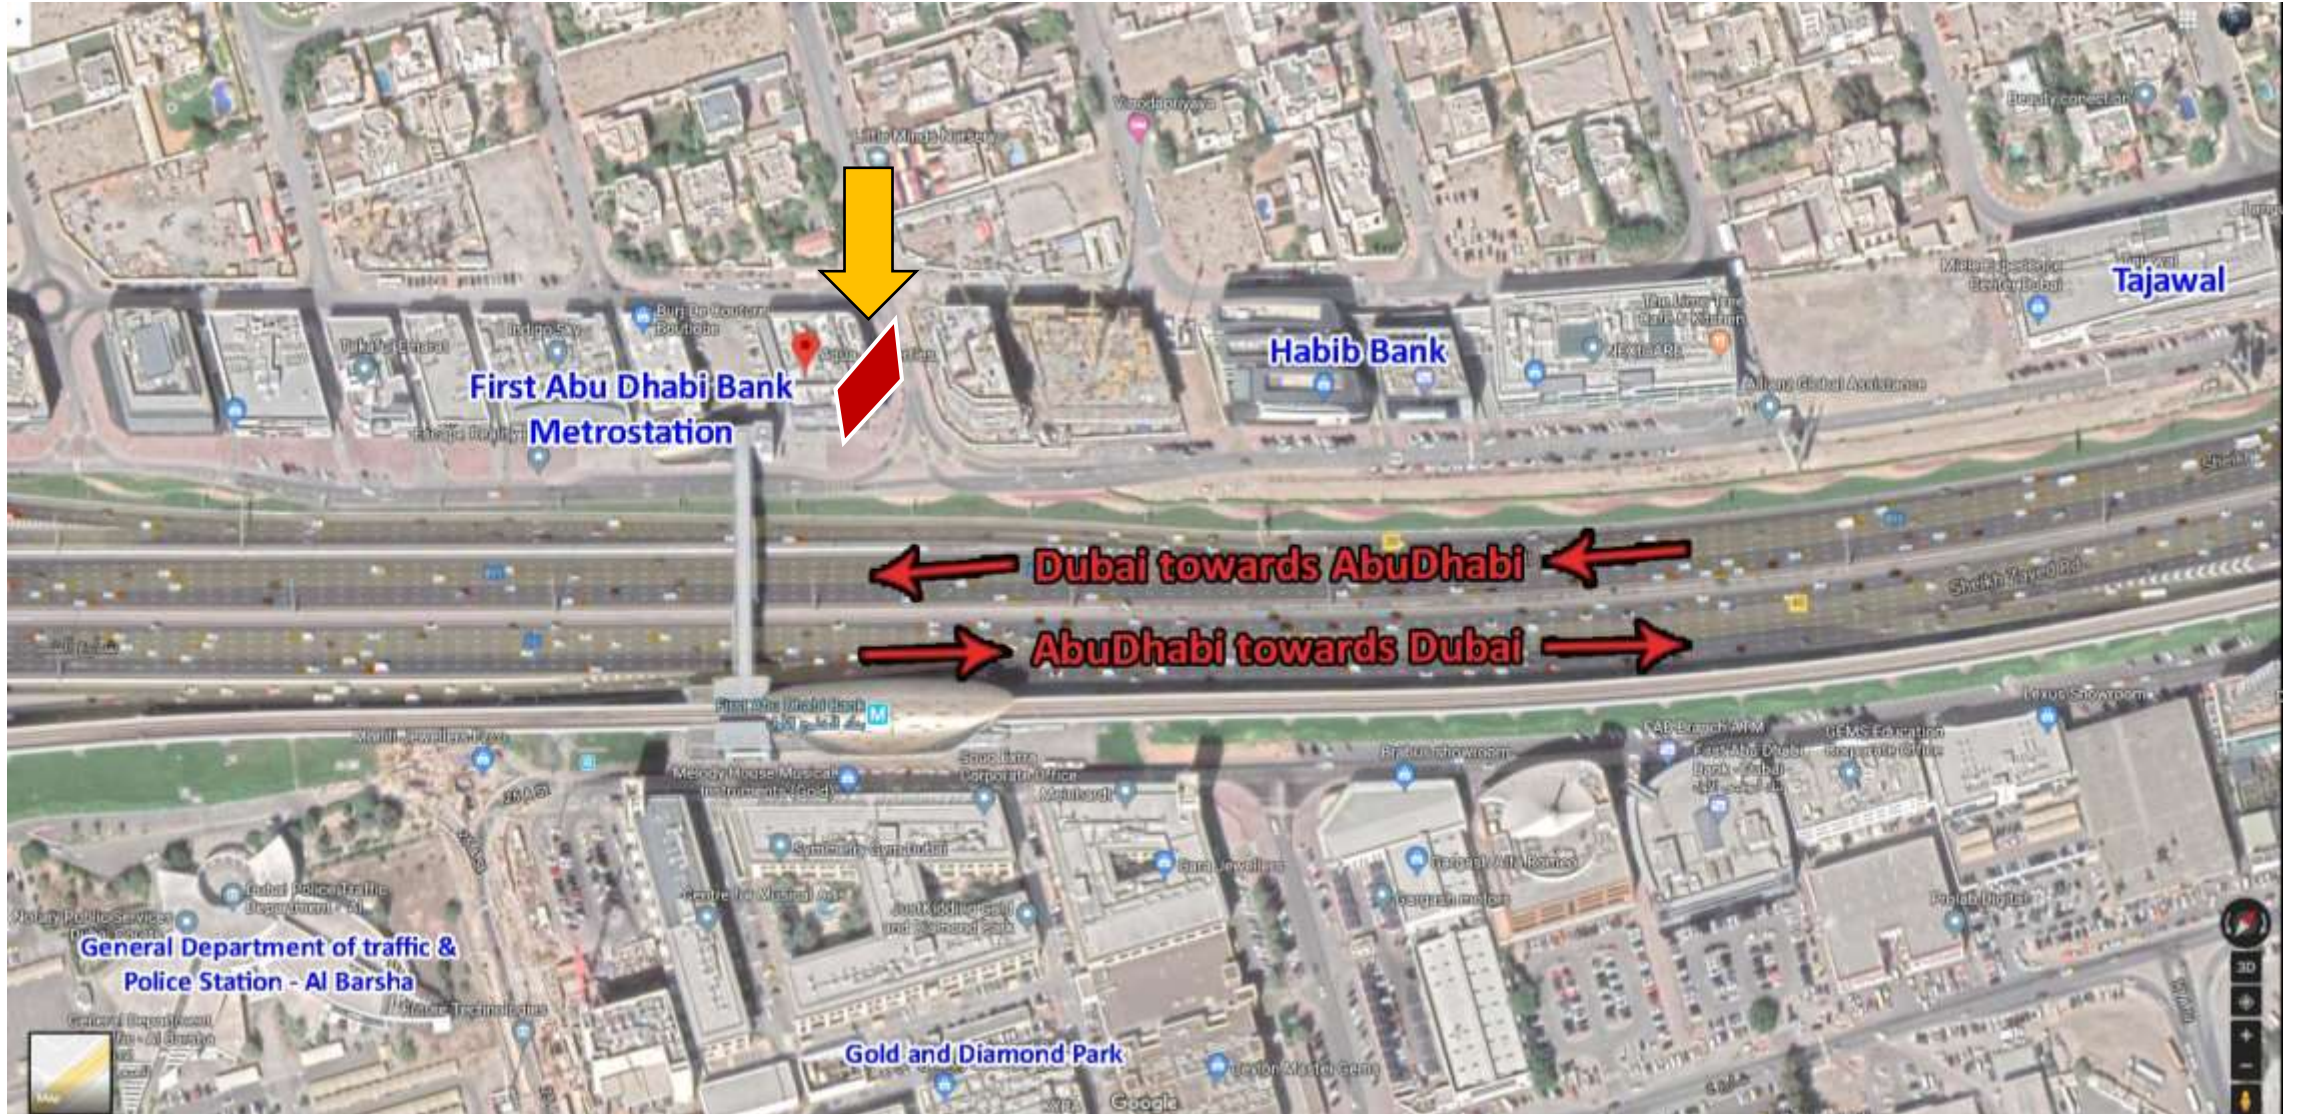

Location: Sheikh Zayed Road 6th Interchange Bridge Banner

MAP: SZR-BRIDGE BANNERS

SZR: INDIGO/AQUA LED SCREEN

Traffic

500,000 Drivers a Day

Medium

LED SCREEN

Loop

40 Seconds (5 Clients)

Spot

8 Seconds (Static)

Size

16m (W) x 4m (H)

Location: Sheikh Zayed Road, Near First Abu Dhabi Bank Metro station,

MAP: SZR-INDIGO/AQUA LED SCREEN

SZR: SOHO LED SCREEN

Size

16m (W) x 4m (H)

Location: Sheikh Zayed Road, opposite to time square near 3rd Interchange ,

MAP: SZR-SOHO LED SCREEN

SZR: SKY INDIGO LED SCREEN

Traffic

500,000 Drivers a Day

Medium