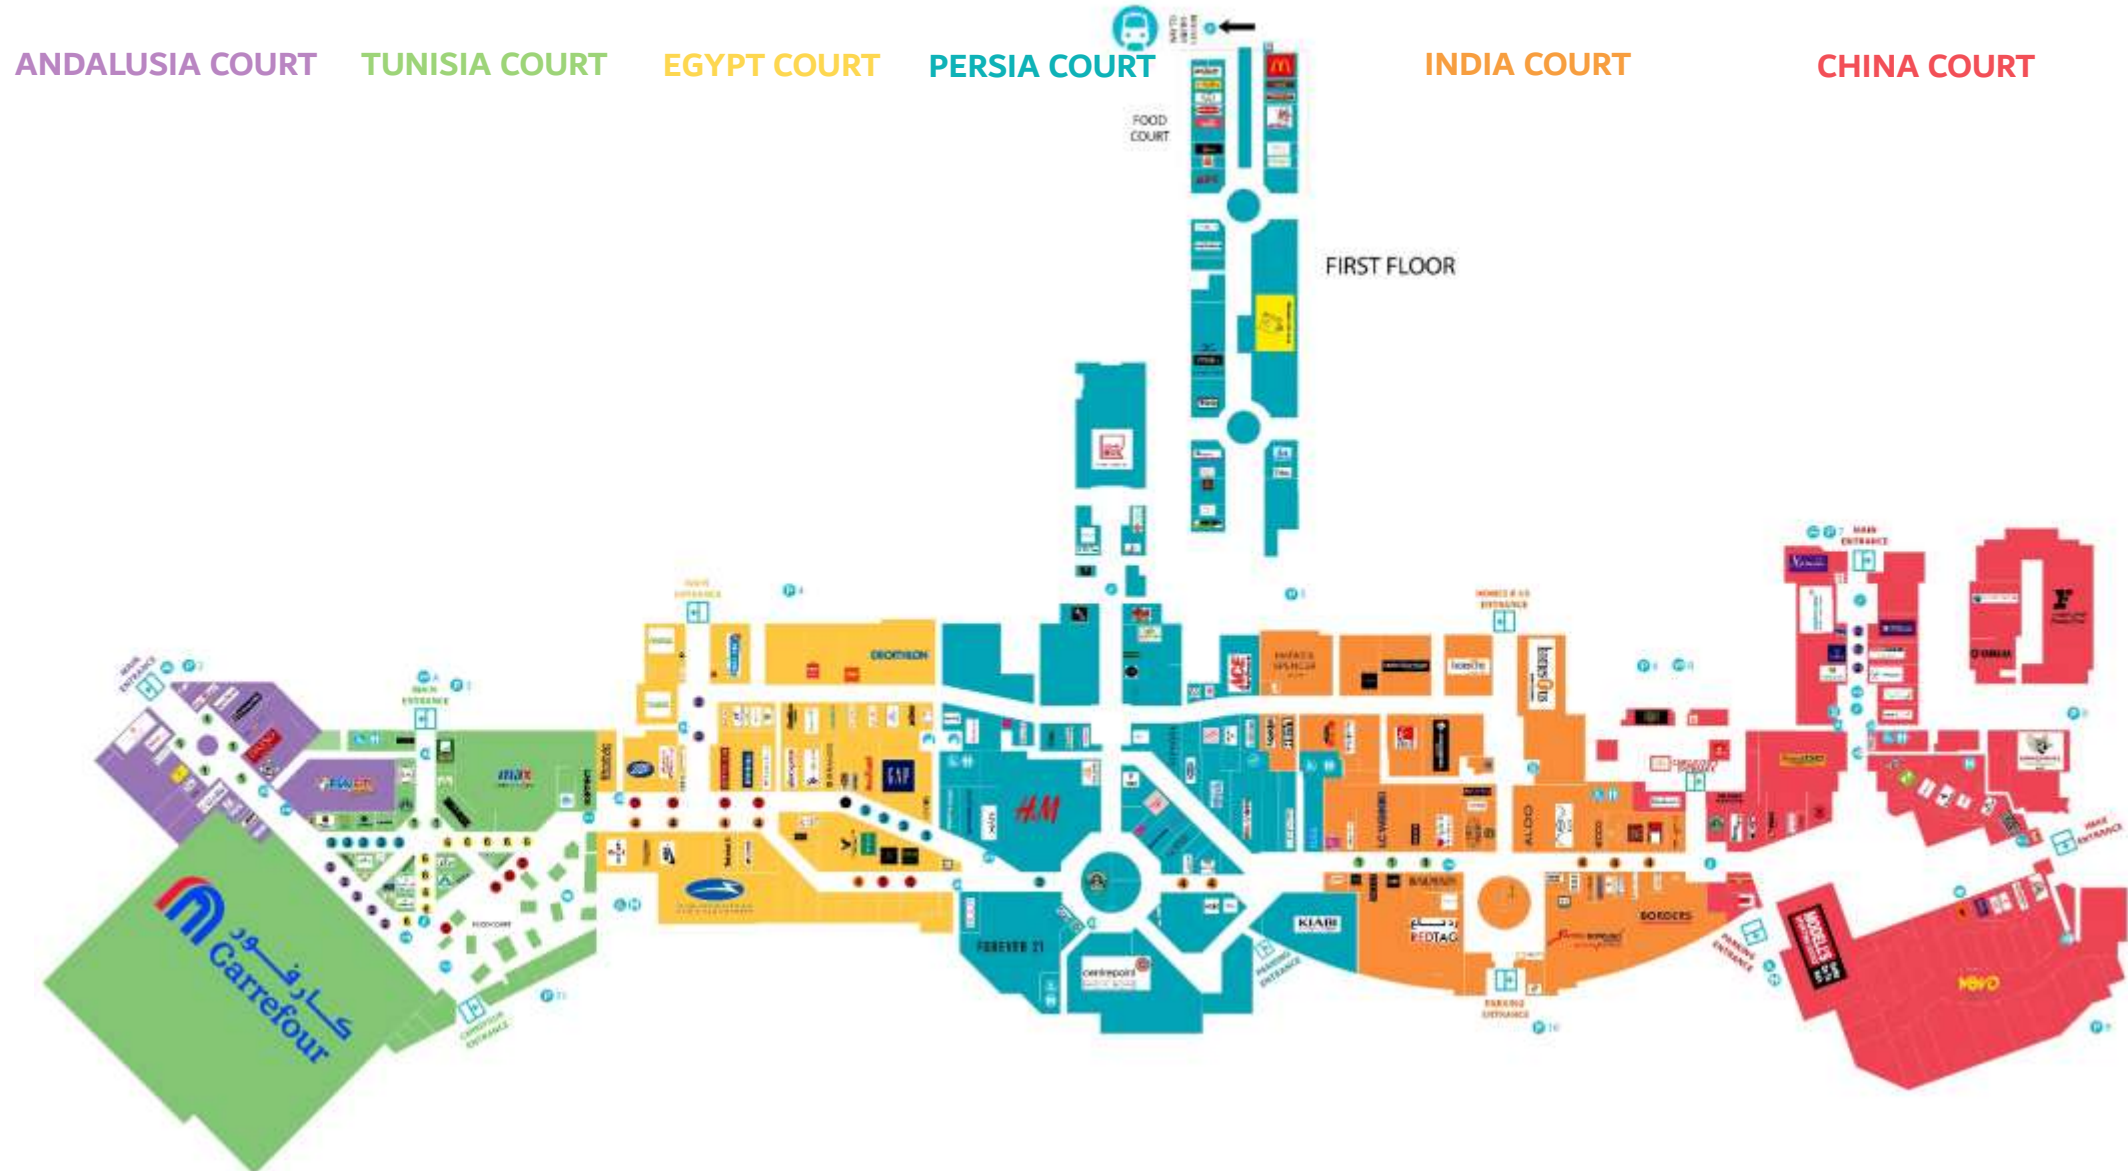

MAP: IBN BATTUTA MALL